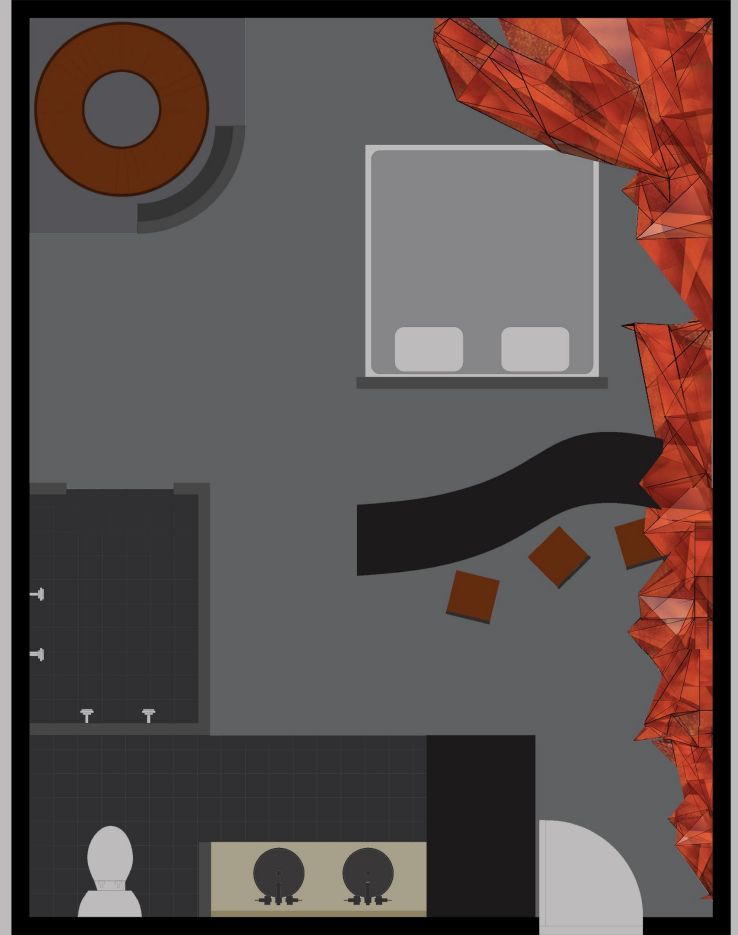

Site Plan

Building Reference

ADAM MARTINAKIS © 2013

Building Reference

Spiral Elevators

Spiraling Floor Structure

Outer Shell

Building Reference

When two tectonic plates catch on each other, they reach an impasse. They jam and the energy builds until it can't build anymore.

With a love so volatile, you never know when the Titans will break free. And they do, every night, in a spectacular and explosive burst of volcanic passion.

Ground Plans

View from entrance

View from 2nd level

HOTEL ROOM

Floorplan of Room with Dimensions

Floorplan of Room

The story of offering and sacrifice is as old as time itself. Here, in the dark recesses of the fault line, the native people have gathered to offer tribute to the volcano, to appease its red-blooded eruptions and to respect its power, in a primitive, transformative spectacular.

Dinner Show Floor Plan

Theater - Reference

Theater - Show

Theater - Reference

joshharker.com

©Joshua Harker

Theater - Show Open

Theater - Reveal