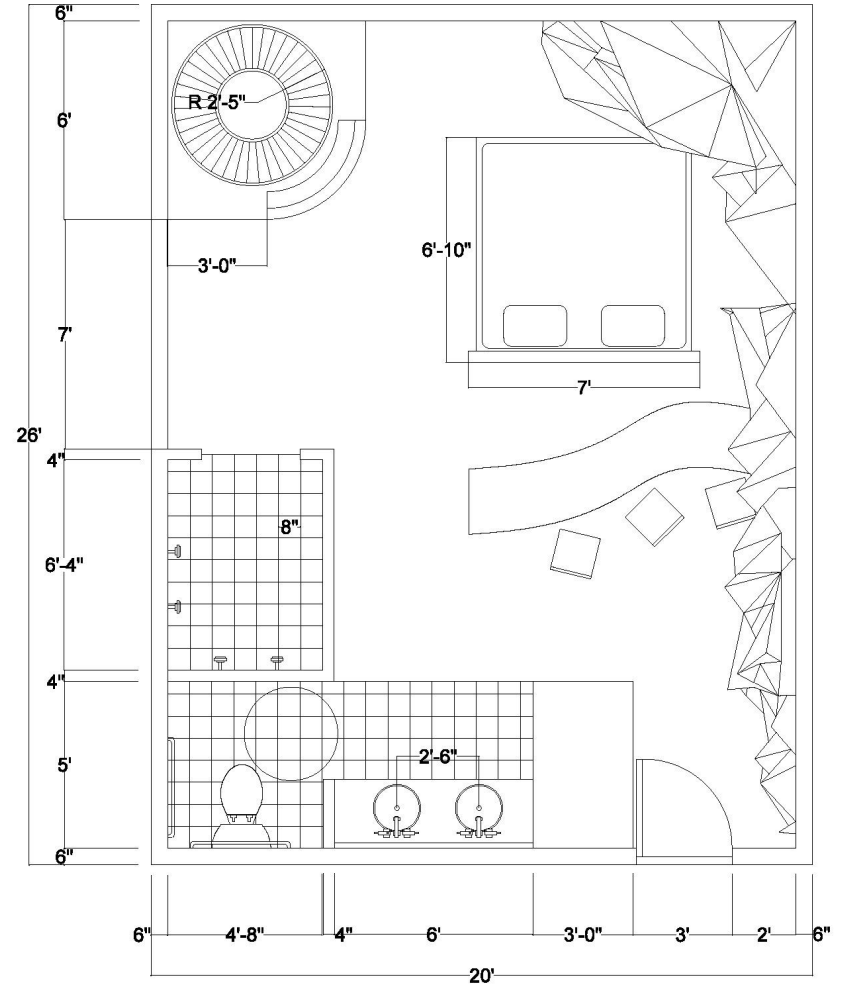

Ground Plans

View from entrance

View from 2nd level

HOTEL ROOM

Floorplan of Room with Dimensions

Floorplan of Room

The story of offering and sacrifice is as old as time itself. Here, in the dark recesses of the fault line, the native people have gathered to offer tribute to the volcano, to appease its red-blooded eruptions and to respect its power, in a primitive, transformative spectacular.

Dinner Show Floor Plan

Theater - Reference

Theater - Show

Theater - Reference

joshharker.com

©Joshua Harker

Theater - Show Open

Theater - Reveal