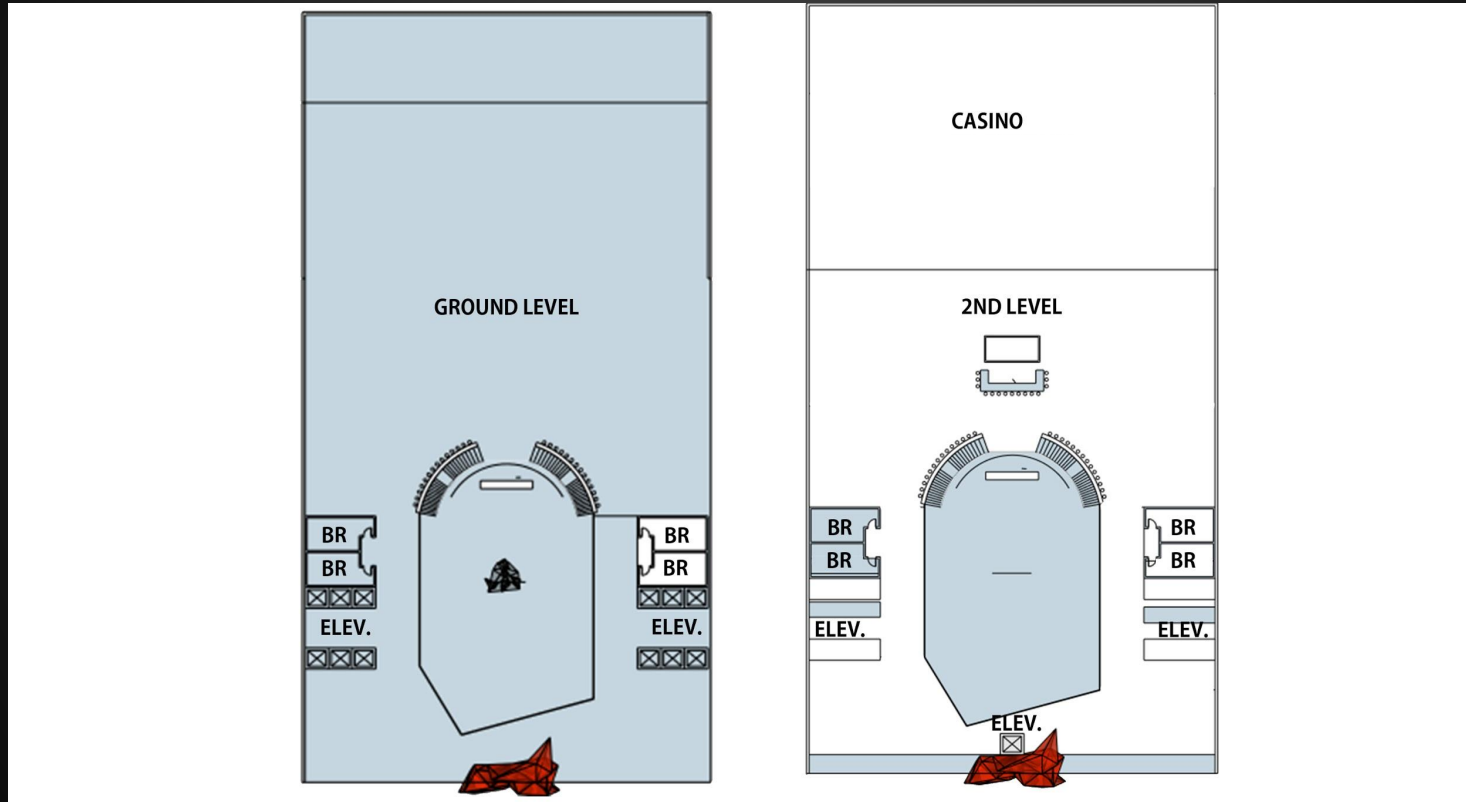

Site Plan

Building Reference

ADAM MARTINAKIS © 2013

Building Reference

Spiral Elevators

Spiraling Floor Structure

Outer Shell

Building Reference

Ground Plans

View from entrance

View from 2nd level

HOTEL ROOM

Floorplan of Room with Dimensions

Floorplan of Room

The story of offering and sacrifice is as old as time itself. Here, in the dark recesses of the fault line, the native people have gathered to offer tribute to the volcano, to appease its red-blooded eruptions and to respect its power, in a primitive, transformative spectacular.

Dinner Show Floor Plan

Theater - Reference

Theater - Show

Theater - Reference

joshharker.com

©Joshua Harker

Theater - Show Open

Theater - Reveal