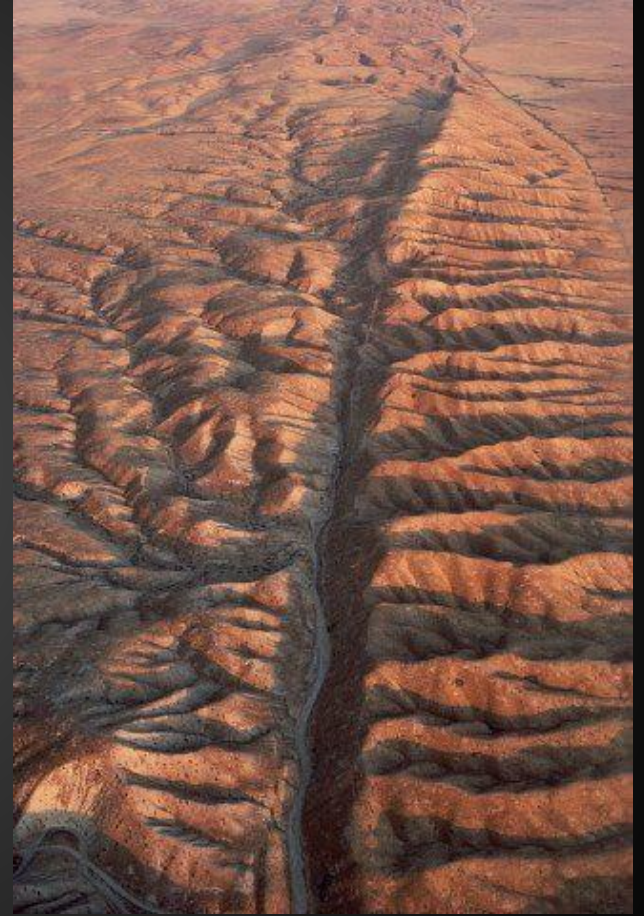

TECTONIC

Energy release associated with rapid movement on active faults is the cause of most earthquakes.

This fault is active.

Two lovers, two colossal Titans, embodied in tectonic plates, meet at this fault with a love so tempestuous and fiery, it shakes the earth.

When two tectonic plates catch on each other, they reach an impasse. They jam and the energy builds until it can't build anymore.

With a love so volatile, you never know when the Titans will break free. And they do, every night, in a spectacular and explosive burst of volcanic passion.

Ground Plans

View from entrance

View from 2nd level

HOTEL ROOM

Floorplan of Room with Dimensions

Floorplan of Room

The story of offering and sacrifice is as old as time itself. Here, in the dark recesses of the fault line, the native people have gathered to offer tribute to the volcano, to appease its red-blooded eruptions and to respect its power, in a primitive, transformative spectacular.