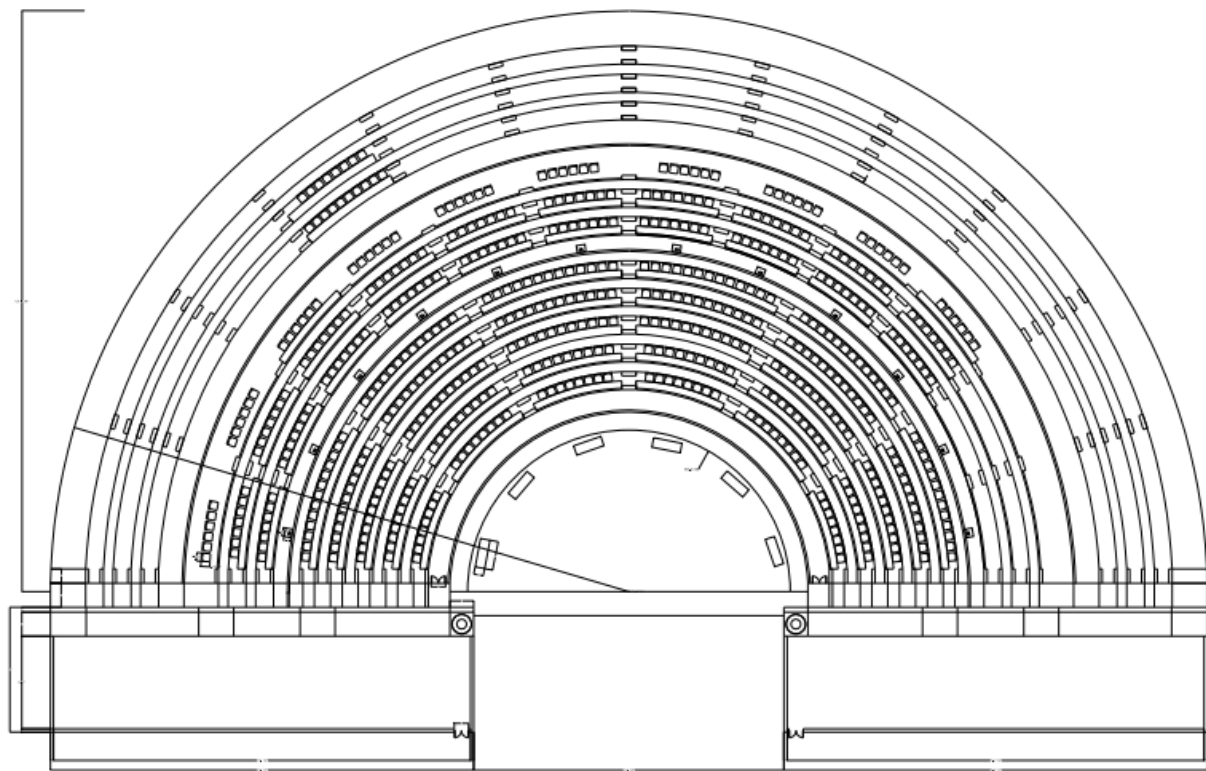

Ground Plans

View from entrance

View from 2nd level

HOTEL ROOM

Floorplan of Room with Dimensions

Floorplan of Room

The story of offering and sacrifice is as old as time itself. Here, in the dark recesses of the fault line, the native people have gathered to offer tribute to the volcano, to appease its red-blooded eruptions and to respect its power, in a primitive, transformative spectacular.

Dinner Show Floor Plan

Theater - Reference

Theater - Show

Theater - Reference

joshharker.com

©Joshua Harker

Theater - Show Open

Theater - Reveal