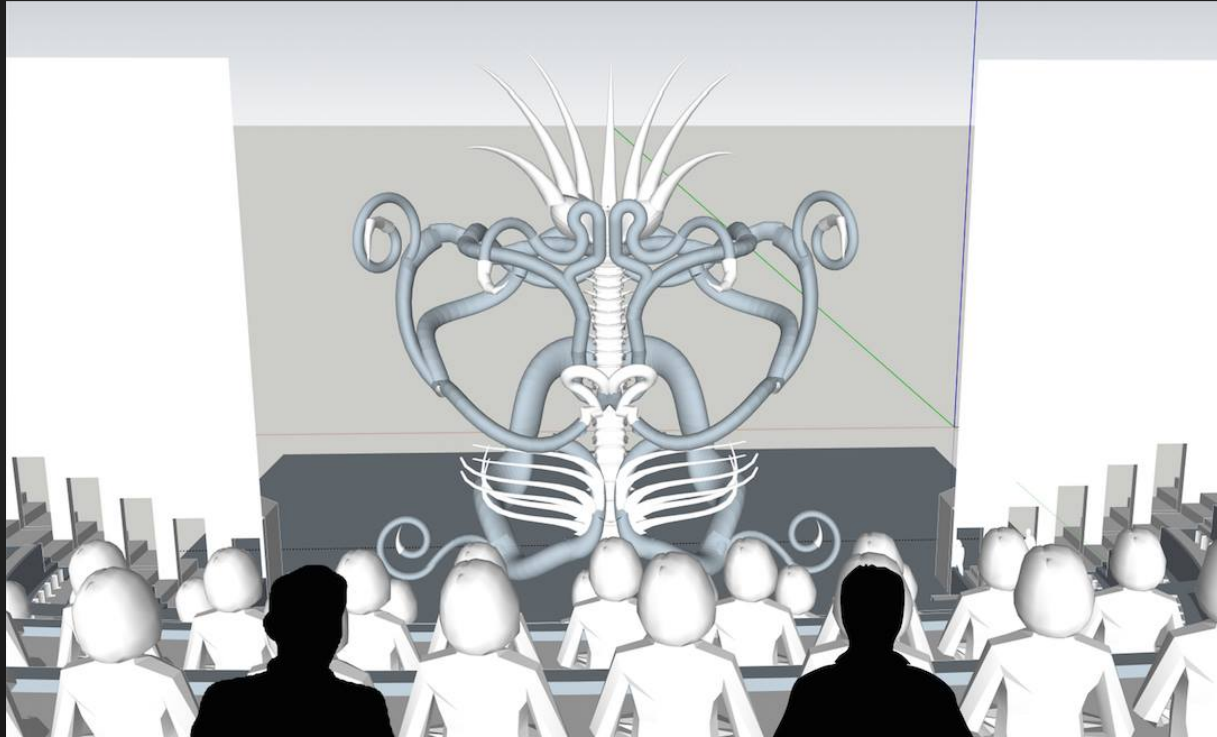

When two tectonic plates catch on each other, they reach an impasse. They jam and the energy builds until it can't build anymore.

With a love so volatile, you never know when the Titans will break free. And they do, every night, in a spectacular and explosive burst of volcanic passion.

Ground Plans

View from entrance

View from 2nd level

HOTEL ROOM

Floorplan of Room with Dimensions

Floorplan of Room

The story of offering and sacrifice is as old as time itself. Here, in the dark recesses of the fault line, the native people have gathered to offer tribute to the volcano, to appease its red-blooded eruptions and to respect its power, in a primitive, transformative spectacular.

Dinner Show Floor Plan

Theater - Reference

Theater - Show

Theater - Reference

joshharker.com

©Joshua Harker

Theater - Show Open

Theater - Reveal