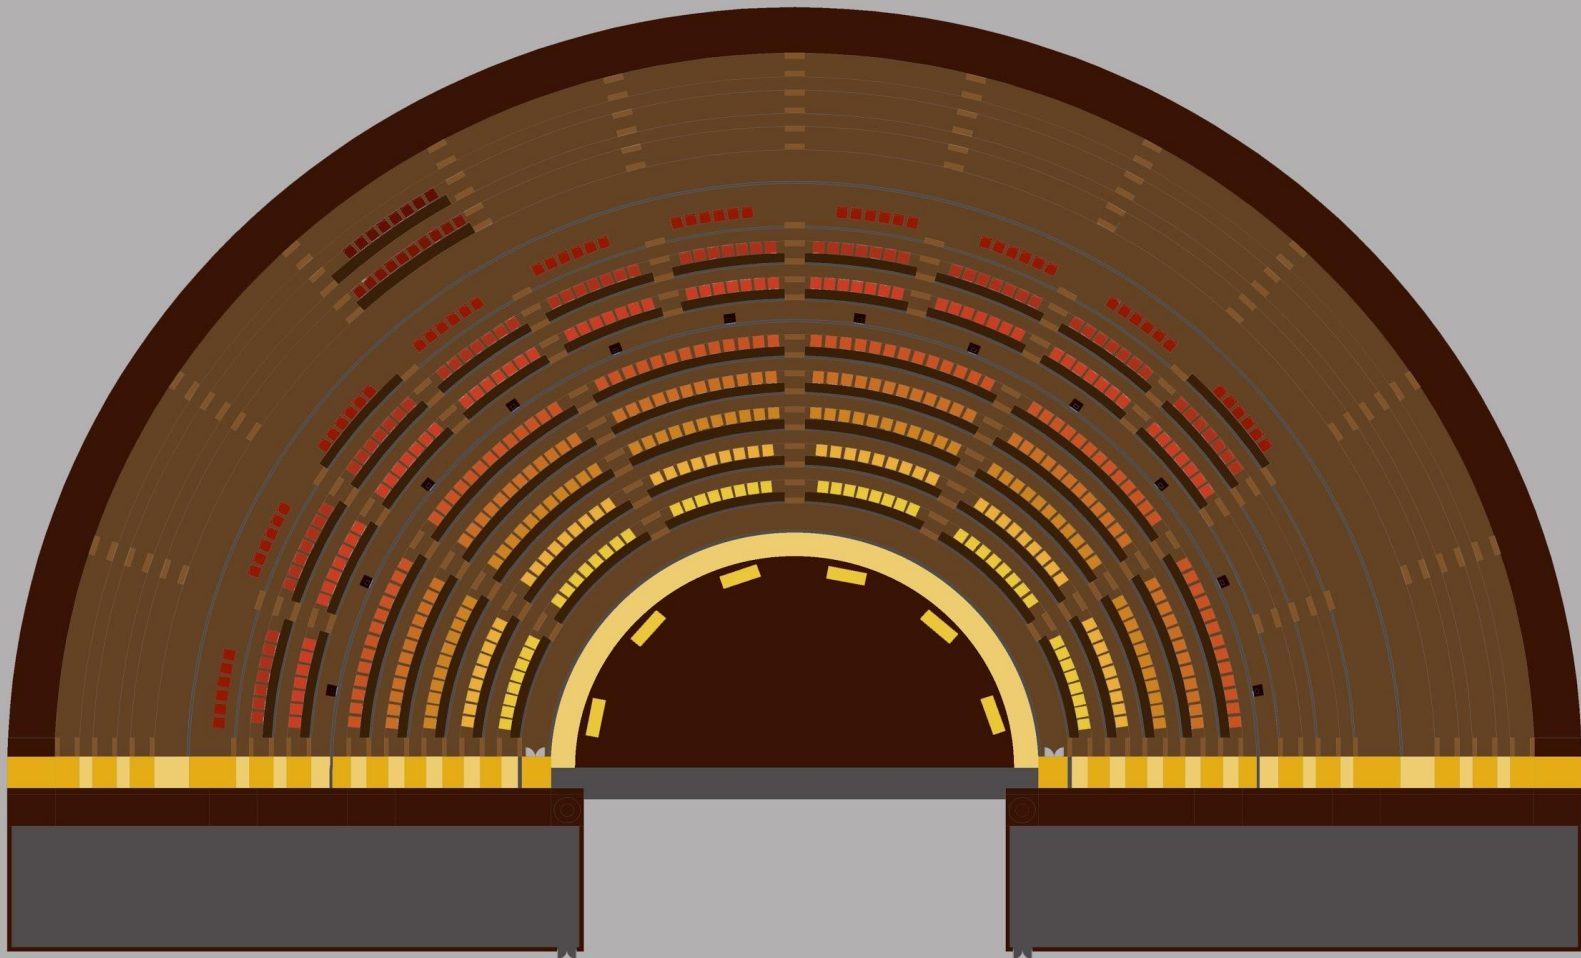

TECTONIC

Energy release associated with rapid movement on active faults is the cause of most earthquakes.

This fault is active.

Two lovers, two colossal Titans, embodied in tectonic plates, meet at this fault with a love so tempestuous and fiery, it shakes the earth.

When two tectonic plates catch on each other, they reach an impasse. They jam and the energy builds until it can't build anymore.

With a love so volatile, you never know when the Titans will break free. And they do, every night, in a spectacular and explosive burst of volcanic passion.

Ground Plans

View from entrance

View from 2nd level

HOTEL ROOM

Floorplan of Room with Dimensions

Floorplan of Room

The story of offering and sacrifice is as old as time itself. Here, in the dark recesses of the fault line, the native people have gathered to offer tribute to the volcano, to appease its red-blooded eruptions and to respect its power, in a primitive, transformative spectacular.

Dinner Show Floor Plan

Theater - Reference

Theater - Show

Theater - Reference

joshharker.com

©Joshua Harker

Theater - Show Open

Theater - Reveal