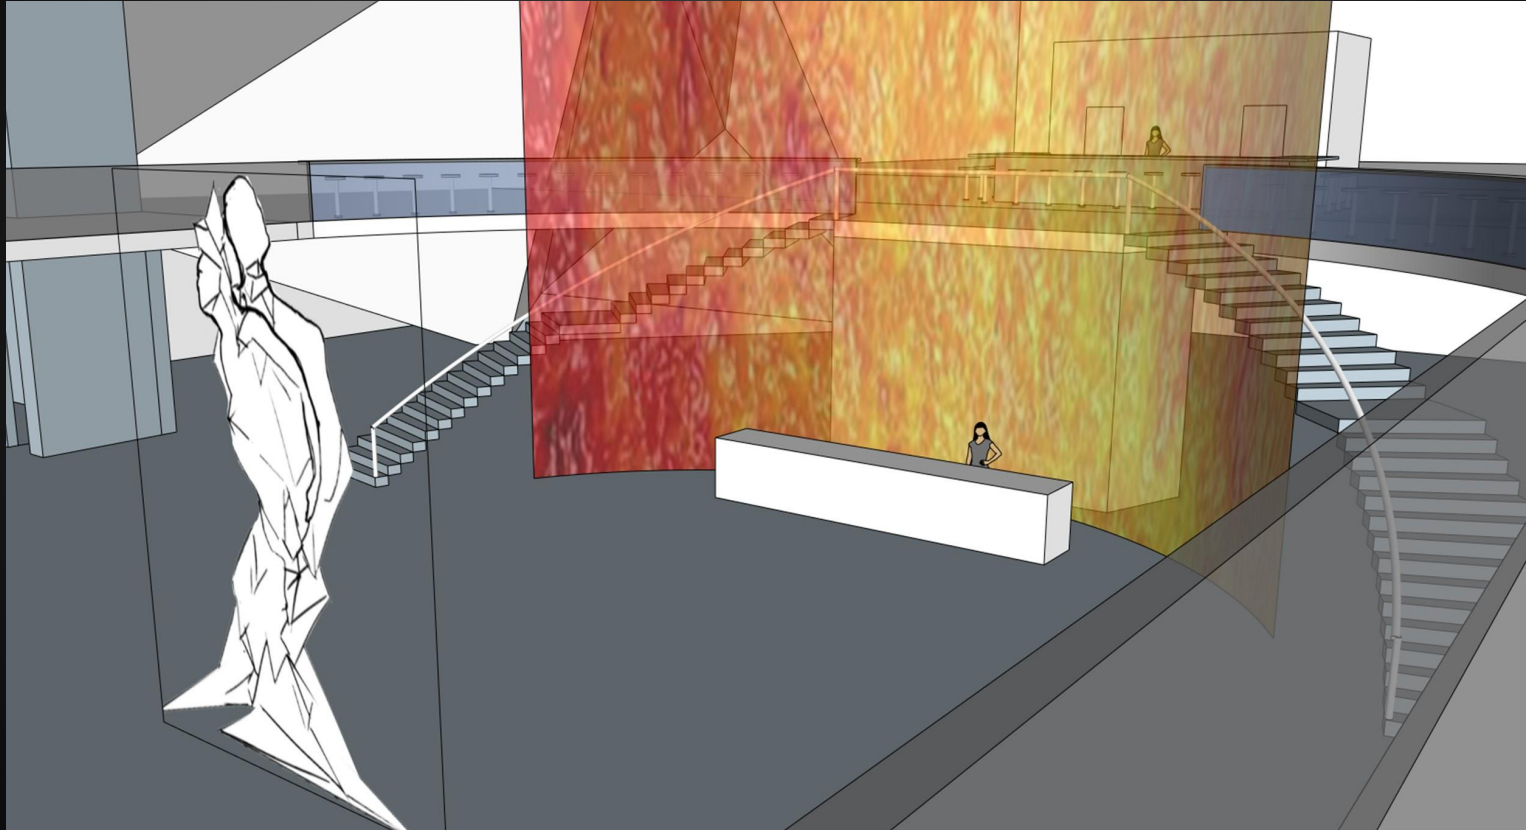

When two tectonic plates catch on each other, they reach an impasse. They jam and the energy builds until it can't build anymore.

With a love so volatile, you never know when the Titans will break free. And they do, every night, in a spectacular and explosive burst of volcanic passion.

Ground Plans

View from entrance

View from 2nd level

HOTEL ROOM

Floorplan of Room with Dimensions

Floorplan of Room

The story of offering and sacrifice is as old as time itself. Here, in the dark recesses of the fault line, the native people have gathered to offer tribute to the volcano, to appease its red-blooded eruptions and to respect its power, in a primitive, transformative spectacular.

Dinner Show Floor Plan

Theater - Reference

Theater - Show

Theater - Reference

joshharker.com

©Joshua Harker

Theater - Show Open

Theater - Reveal